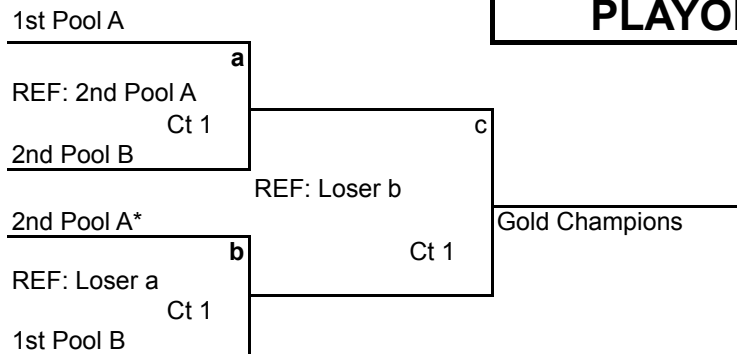

8 Teams Two 4-Team Pools High Low Playoffs	Tournament Name: Jefferson College Jr Classic	
	Site: Jefferson College Field House	
	Date: 2/28/10	Level: 17's

Pool A Court #1	
1	Lemurs 17A
2	North County Aces 17
3	Rockwood Thunder TB
4	Southeast VBC

Pool B Court #2	
1	Riot
2	St. Louis Fusion
3	St. Charles Xplosion 17
4	NSSC

POOL PLAY	Time*	Match	Team vs Team	Ref
	8:00	1	1 vs 3	2
	8:45	2	2 vs 4	1
	9:30	3	1 vs 4	3
	10:15	4	2 vs 3	1
	11:00	5	3 vs 4	2
	11:45	6	1 vs 2	4

Pool Play:
2 sets to 19 points. No cap.

Playoffs:
All teams advance: Top 2 to Gold,
Next 2 to Silver.

All playoffs will be match play
(19 pts, 19 pts, 15 pts if needed)
with the exception of the final match
(25 pts, 25 pts, 15 pts if needed).

* ALL TIMES APPROXIMATE EXCEPT FOR FIRST TWO MATCHES

PLAYOFF BRACKET

*Referee prior to playing.

Losing team stays to officiate next match on the same court.