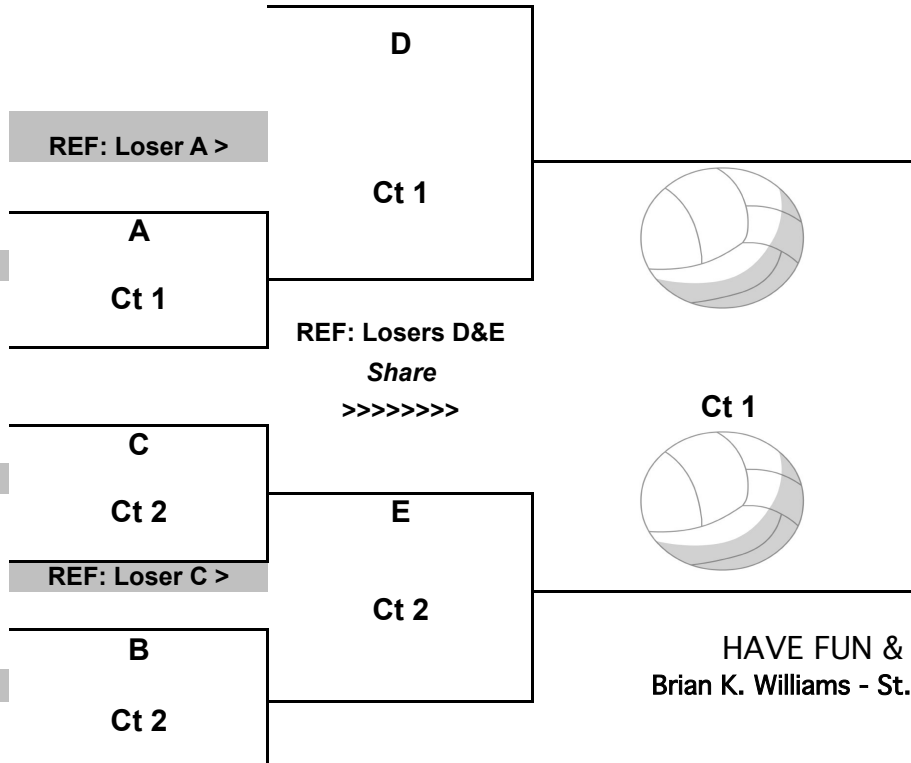

3/27 Overland Classic - U18

Parkway West High School 14653 Clayton Rd. Ballwin, MO 63011

Court 1 - Pool A			Pool Play:	Court 2 - Pool B		
Team 1 Rockwood 16 SB			4 team pool - 2 sets to 19 points	Team 1 Stl Fusion 171		
Team 2 N 10Sity 18			3 team pool - 3 sets to 19 points	Team 2 SLM 18 LH		
Team 3 Gravity 18			Playoffs:	Team 3 Stc Stars 18 Blue		
Team 4 Club Cats 17			All teams advance to a 7 team single elimination bracket. All playoffs will be match play (19 pts, 19 pts, 15 pts if needed) with the exception of the final match (25 pts, 25 pts, 15 pts if needed).	Match 1 - 9:30am		
Schedule				Schedule		
4 Team Pool				3 Team Pool		
Match	Teams	Referee		Match	Teams	Referee
1	1-3	2		1	1-3	2
2	2-4	1		2	2-4	1
3	1-4	3		3	1-4	3
4	2-3	1	3 sets to 19 points NO CAP			
5	3-4	2	Match 1 - 9:30am			
6	1-2	4				
2 sets to 19 points NO CAP						
Match 1 - 8:30am						

PLAYOFF BRACKET

1st Pool A >

REF: Loser A >

3rd Pool A >

REF: 1st Pool A >

2nd Pool B >

2nd Pool A >

REF: Loser B >

3rd Pool B >

4th Pool A >

REF: 3rd Pool B >

1st Pool B >

Tournament Champions

HAVE FUN & GOOD LUCK
 Brian K. Williams - St. Louis Volleyball, Inc