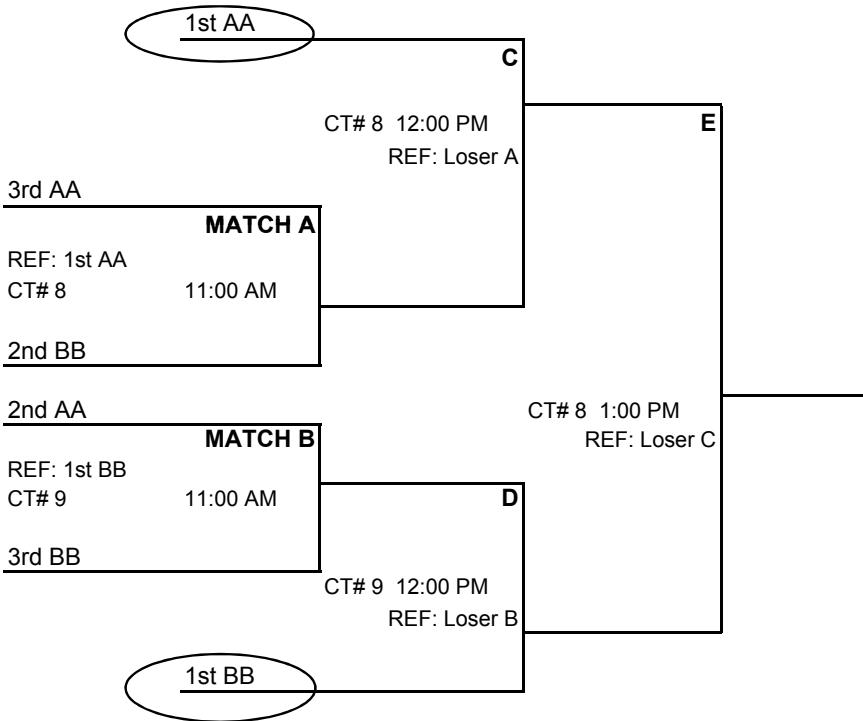

GENERAL NOTES:

- ALL matches consist of best 2 of 3 sets - two 25 pt sets/ 3rd set 15 pts
- Warmup: 4 mins serving team, 4 mins receiving team
- Prior to team's first match of the day, add 2 mins SHARED ball handling

TIMES		LINDENWOOD - BELLEVILLE		
		CT 8	CT 9	CT 10
SAT	8:00 am	A1: 1 v 3 [2]	B1: 1 v 3 [2]	C1: 1 v 3 [2]
SAT	9:00 am	A2: 2 v 4 [1]	B2: 2 v 4 [1]	C2: 2 v 4 [1]
SAT	10:00 am	A3: 1 v 4 [3]	B3: 1 v 4 [3]	C3: 1 v 4 [3]
SAT	11:00 am	A4: 2 v 3 [1]	B4: 2 v 3 [1]	C4: 2 v 3 [1]
SAT	12:00 pm	A5: 3 v 4 [2]	B5: 3 v 4 [2]	C5: 3 v 4 [2]
SAT	1:00 pm	A6: 1 v 2 [4]	B6: 1 v 2 [4]	C6: 1 v 2 [4]
SAT	2:00 pm	AA1: 1 v 3 [2]	BB1: 1 v 3 [2]	CC1: 1 v 3 [2]
SAT	3:00 pm		DD1: 1 v 3 [2]	
		LINDENWOOD - BELLEVILLE		
		CT 8	CT 9	CT 10
SUN	8:00 am		DD2: 2 v 3 [1]	CC2: 2 v 3 [1]
SUN	9:00 am	AA2: 2 v 3 [1]	BB2: 2 v 3 [1]	DD3: 1 v 2 [3]
SUN	10:00 am	AA3: 1 v 2 [3]	BB3: 1 v 2 [3]	CC3: 1 v 2 [3]
SUN	11:00 am	Gold Qtr - A	Gold Qtr - B	Silver Qtr - F
SUN	12:00 pm	Gold Semi - C	Gold Semi - D	Silver Qtr - G
SUN	1:00 pm	Gold Final - E	Silver Semi - H	Silver Semi - I
SUN	2:00 pm		Silver Final - J	

12:54 PM
6-Feb

••• 17s DIVISION PLAYOFF BRACKET

LINDENWOOD - BELLEVILLE

Gold Division - Single Elimination; Silver Division - Double elimination/Playoff for 3rd Place

**Losing teams remain on court unless no matches are scheduled for that court.
Check with site director before leaving!!**

 = REFEREE BEFORE PLAYING

17s GOLD DIVISION BRACKET LINDENWOOD - BELLEVILLE

17s SILVER DIVISION BRACKET LINDENWOOD - BELLEVILLE