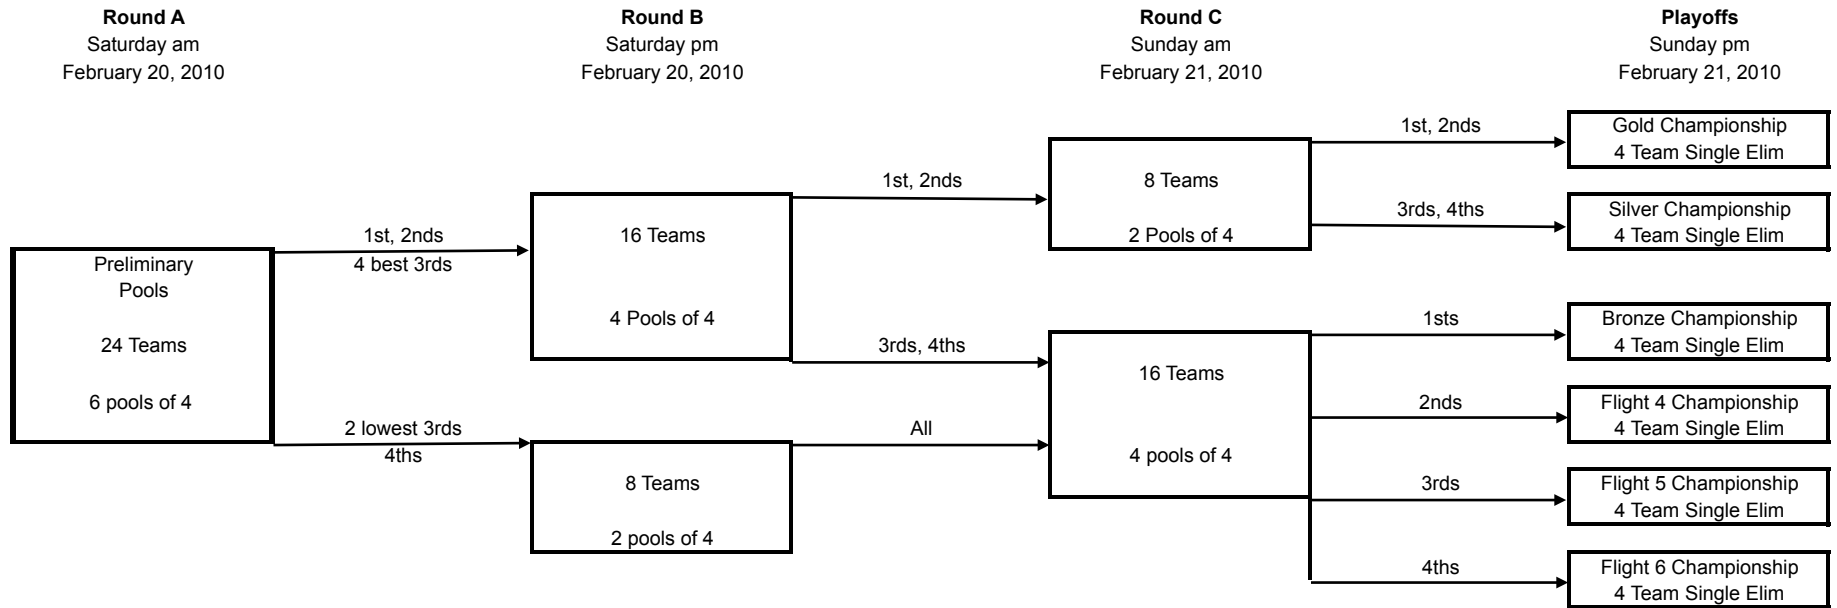

Girls 18

Tournament Structure

All Matches will be played at SportZone in Topeka, KS.

Directions: Sport Zone: 3909 Burlingame SW. (all marked with signs) Take I-70 to I-470. I-470 to exit Burlingame. Go South and take the first right (not large sign) to the facility.

2010 Silver Heart Challenge

Girls 18

NO COOLERS OR OUTSIDE FOOD ALLOWED IN THIS FACILITY

Round 1	18 Rnd 1 Pool A	18 Rnd 1 Pool B	18 Rnd 1 Pool C	18 Rnd 1 Pool D	18 Rnd 1 Pool E	18 Rnd 1 Pool F
Team 1	Heartland Juniors 17-1	Red Line 18-1	Levanon 18-1	KC Lady Jaguars 17-1	Western KS Elite 17-1	Juniors Slammers 17-1
Team 2	Kansas VBC 17-4	Kansas VBC 17-2	Southwest KS Select 18-1	Northland Pride 17-1	JC Rockits 18-1	Thunder VBC 17-1
Team 3	Club Net 18-2	St. Louis Fusion 17-1	Columbia VBC 17-1	St. Charles Stars 18-1	Northwest Slammers 18-1	Capital Area 18-1
Team 4	St. Joe Spike 17-1	Junior Slammers 18-1	Northwest Slammers 17-1	Salina Juniors 18-1	KC Force 18-1	KS Networks 18-4
Saturday	SportZone	SportZone	SportZone	SportZone	SportZone	SportZone
Times	Court 1	Court 2	Court 3	Court 4	Court 5	Court 6
8:00 AM	1 - 4 (2)	1 - 4 (2)	1 - 4 (2)	1 - 4 (2)	1 - 4 (2)	1 - 4 (2)
8:50	2 - 3 (1)	2 - 3 (1)	2 - 3 (1)	2 - 3 (1)	2 - 3 (1)	2 - 3 (1)
9:40	3 - 1 (4)	3 - 1 (4)	3 - 1 (4)	3 - 1 (4)	3 - 1 (4)	3 - 1 (4)
10:30	2 - 4 (1)	2 - 4 (1)	2 - 4 (1)	2 - 4 (1)	2 - 4 (1)	2 - 4 (1)
11:20	4 - 3 (2)	4 - 3 (2)	4 - 3 (2)	4 - 3 (2)	4 - 3 (2)	4 - 3 (2)
12:10 PM	1 - 2 (3)	1 - 2 (3)	1 - 2 (3)	1 - 2 (3)	1 - 2 (3)	1 - 2 (3)