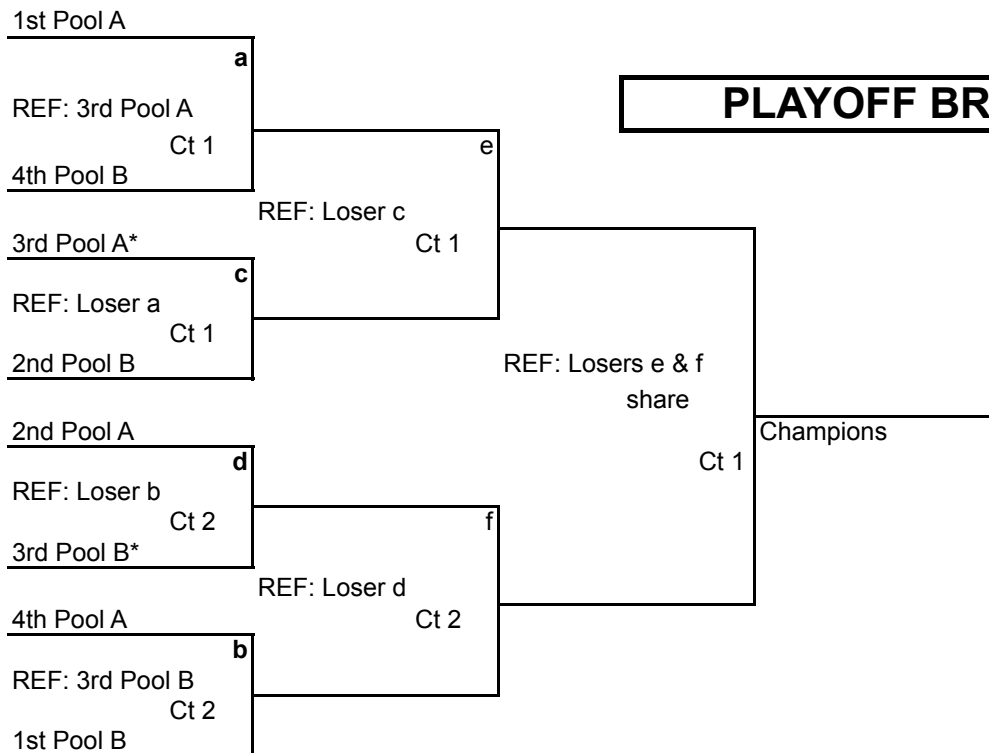

8 Teams Two 4-Team Pools One Bracket	Tournament Name: Northern Lights Spring Classic	
	Site: Hazelwood Central High School (Directions)	
	Date: Sunday, April 11, 2010	Level: 17 U

Pool A Court #1	
1	Jacksonville 17
2	H2 171 Red
3	PLVC 16
4	Mid State Force 171

Pool B Court #2	
1	TESL 16 Blue
2	SISVBC Killas 17
3	Fusion 17
4	North County Aces 17

POOL PLAY	Time*	Match	Team vs Team	Ref
	8:30	1	1 vs 3	2
	9:15	2	2 vs 4	1
	10:00	3	1 vs 4	3
	10:45	4	2 vs 3	1
	11:30	5	3 vs 4	2
	12:15	6	1 vs 2	4

Pool Play:
2 sets to 19 points. No cap.

Playoffs:
All teams advance to an 8 team single elimination bracket. All playoffs will be match play (19 pts, 19 pts, 15 pts if needed) with the exception of the final match (25 pts, 25 pts, 15 pts if needed).

* ALL TIMES APPROXIMATE EXCEPT FOR FIRST TWO MATCHES

*Referee prior to playing.
Losing team stays to officiate next match on the same court.
Finals share ref duties.